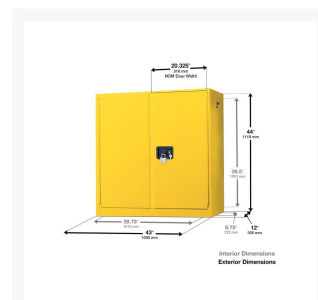

24 Gallon Fire Cabinet, 3 Shelves, 2 Doors, Manual Close, Wall Mount, Yellow - 1976X

Product Images

Short Description

- Reinforced double wall construction with 1-1/2 in (3.8 cm) air space on sides, top, bottom, back and doors
- Constructed of 18-gauge steel
- Lead-free, high-gloss, baked-on powder finish
- Continuous piano hinges

- Ground connection
- Four adjustable galvanized leveling legs
- Trilingual warning labels
- 2 in (5.1 cm) raised leakproof sill
- Patented adjustable galvanized steel shelves direct spills to back and bottom of leakproof sump and hold 350 lbs. (158.8 kg) Uniform Distributed Load (UDL)
- Internal and external welded construction
- Two 2 in (5.1 cm) internal vents with fire baffle and cap
- Flush mounted door handle with key lock
- Three-point stainless steel bullet latching system
- 3 in (7.6 cm) centers for shelf brackets
- Self-latching doors
- Door closings: Manual Close (180° opening)

Specifications

Model No	1976X
Color	Yellow
Material Specifications	18-Gauge Steel
FM Approval	Yes
OSHA Compliance	Yes
Complies with NFPA Code 30	Yes
Door Style	Manual Close
UPC	048441690763
Dimensions, Exterior	43W x 12Dx 44H
Dimensions, Interior	39.75" W x 8.75" D x 39.5" H (101 x 22.2 x 100.3 cm)
Number of Doors	2
Number of Shelves	3
Uniform Fire Code	No
Lock	Yes
Gallon Capacity	24
Liter Capacity	90.85
Replacement Shelf Model No.	29938
Pallet Quantity	1
Shelf Depth	8.6" (21.9 cm)
Net Weight, lbs	189
Net Weight, kgs	85.73
Adjustable Shelf	Yes