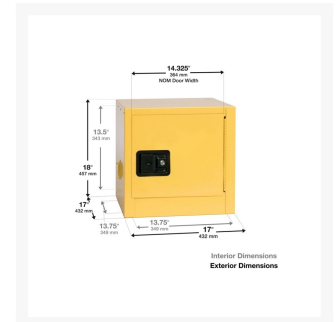

2 Gallon Fire Cabinet, 1 Shelf, 1 Door, Self Close, Bench Top, Yellow - 1900X

Product Images

Short Description

- Reinforced double wall construction with 1-1/2 in (3.8 cm) air space on sides, top, bottom, back and doors
- Constructed of 18-gauge steel
- Lead-free, high-gloss, baked-on powder finish
- Continuous piano hinges
- Ground connection
- Four adjustable galvanized leveling legs

- Trilingual warning labels
- 2 in (5.1 cm) raised leakproof sill
- Patented adjustable galvanized steel shelves direct spills to back and bottom of leakproof sump and hold 350 lbs. (158.8 kg) Uniform Distributed Load (UDL)
- Internal and external welded construction
- Two 2 in (5.1 cm) internal vents with fire baffle and cap
- Flush mounted door handle with key lock
- Three-point stainless steel bullet latching system
- 3 in (7.6 cm) centers for shelf brackets
- Self-latching doors
- Door closings: Self-Closing (135° opening)
- Concealed self-close mechanism provides obstruction-free access to top shelf space

Specifications

Model No	1900X
Color	Yellow
Material Specifications	18-Gauge Steel
OSHA Compliance	Yes
Complies with NFPA Code 30	Yes
Door Style	Self-close
UPC	048441690039
Dimensions, Exterior	17W x 17Dx 18H
Dimensions, Interior	13.75" W x 13.8" D x 13.5" H (34.9 x 34.9 x 34.3 cm)
Number of Doors	1
Number of Shelves	1
Uniform Fire Code	Yes
Lock	Yes
Gallon Capacity	2
Liter Capacity	7.57
Replacement Shelf Model No.	29935
Pallet Quantity	1
Shelf Depth	13" (33 cm)
Net Weight, lbs	47
Net Weight, kgs	21.32
Adjustable Shelf	Yes