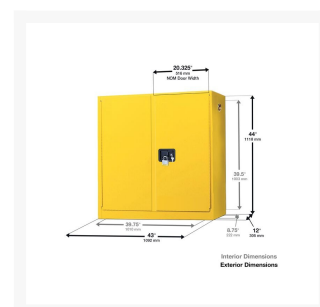

24 Gallon Fire Cabinet, 3 Shelves, 2 Doors, Manual Close, Wall Mount, Gray - 1976XGRAY

Product Images