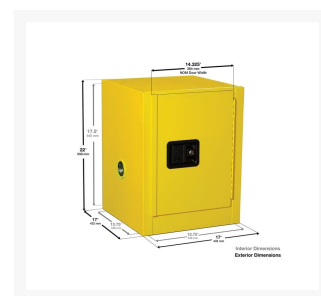

4 Gallon Fire Cabinet, 1 Shelf, 1 Door, Manual Close, Bench Top, Beige - 1904XBEI

Product Images

Short Description

- Reinforced double wall construction with 1-1/2 in (3.8 cm) air space on sides, top, bottom, back and doors
- Constructed of 18-gauge steel
- Lead-free, high-gloss, baked-on powder finish
- Continuous piano hinges
- Ground connection
- Four adjustable galvanized leveling legs

- Trilingual warning labels
- 2 in (5.1 cm) raised leakproof sill
- Patented adjustable galvanized steel shelves direct spills to back and bottom of leakproof sump and hold 350 lbs. (158.8 kg) Uniform Distributed Load (UDL)
- Internal and external welded construction
- Two 2 in (5.1 cm) internal vents with fire baffle and cap
- Flush mounted door handle with key lock
- Three-point stainless steel bullet latching system
- 3 in (7.6 cm) centers for shelf brackets
- Self-latching doors
- Door closings: Manual Close (180° opening)

Specifications

Model No	1904XBEI
Color	Beige
Material Specifications	18-Gauge Steel
OSHA Compliance	Yes
Complies with NFPA Code 30	Yes
Door Style	Manual Close
UPC	48441690145
Dimensions, Exterior	17W x 17Dx 22H
Dimensions, Interior	13.75" W x 13.8" D x 17.5" H (34.9 x 34.9 x 44.5 cm)
Number of Doors	1
Number of Shelves	1
Lock	Yes
Capacity	4 gallon
Gallon Capacity	4
Liter Capacity	15.14
Replacement Shelf Model No.	29935
Shelf Depth	13" (33 cm)
Net Weight, lbs	54
Net Weight, kgs	24.49
Adjustable Shelf	Yes