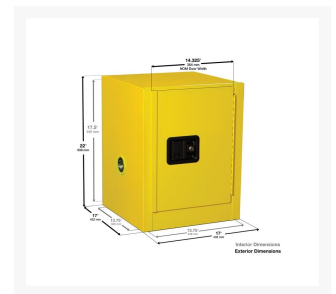

4 Gallon Fire Cabinet, 1 Shelf, 1 Door, Self Close, Bench Top, Red - 1903XRED

Product Images

Short Description

- Reinforced double wall construction with 1-1/2 in (3.8 cm) air space on sides, top, bottom, back and doors
- Constructed of 18-gauge steel
- Lead-free, high-gloss, baked-on powder finish
- Continuous piano hinges
- Ground connection
- Four adjustable galvanized leveling legs
- Trilingual warning labels

- 2 in (5.1 cm) raised leakproof sill
- Patented adjustable galvanized steel shelves direct spills to back and bottom of leakproof sump and hold 350 lbs. (158.8 kg) Uniform Distributed Load (UDL)
- Internal and external welded construction
- Two 2 in (5.1 cm) internal vents with fire baffle and cap
- Flush mounted door handle with key lock
- Three-point stainless steel bullet latching system
- 3 in (7.6 cm) centers for shelf brackets
- Self-latching doors
- Door closings: Self-Closing (135° opening)
- Concealed self-close mechanism provides obstruction-free access to top shelf space

Specifications

Model No	1903XRED
Color	Red
Material Specifications	18-Gauge Steel
OSHA Compliance	Yes
Complies with NFPA Code 30	Yes
Door Style	Self-close
UPC	048441690107
Dimensions, Exterior	17W x 17Dx 22H
Dimensions, Interior	13.75" W x 13.8" D x 17.5" H (34.9 x 34.9 x 44.5 cm)
Number of Doors	1
Number of Shelves	1
Lock	Yes
Gallon Capacity	4
Liter Capacity	15.14
Replacement Shelf Model No.	29935
Shelf Depth	13" (33 cm)
Net Weight, lbs	59
Net Weight, kgs	26.76
Adjustable Shelf	Yes