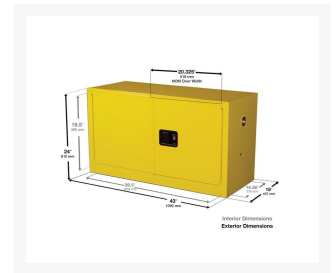

15 Gallon Fire Cabinet, 1 Shelf, 2 Doors, Manual Close, Add-On, White - ADD15XWHITE

Product Images

Short Description

- Reinforced double wall construction with 1-1/2 in (3.8 cm) air space on sides, top, bottom, back and doors
- Constructed of 18-gauge steel
- Lead-free, high-gloss, baked-on powder finish
- Continuous piano hinges
- Ground connection
- Four adjustable galvanized leveling legs
- Trilingual warning labels
- 2 in (5.1 cm) raised leakproof sill
- Patented adjustable galvanized steel shelves direct spills to back and bottom of leakproof sump and hold 350 lbs. (158.8 kg) Uniform Distributed Load (UDL)
- Internal and external welded construction
- Two 2 in (5.1 cm) internal vents with fire baffle and cap
- Flush mounted door handle with key lock
- Three-point stainless steel bullet latching system

Specifications

Model No	ADD15XWHITE
Color	white
Material Specifications	18-Gauge Steel
FM Approval	Yes
OSHA Compliance	Yes
Complies with NFPA Code 30	Yes
Door Style	Manual Close
UPC	048441690459
Dimensions, Exterior	43W x 18Dx 24H
Dimensions, Interior	39.5" W x 14.56" D x 19.5" H (100.3 x 37 x 49.5 cm)
Number of Doors	2
Number of Shelves	1
Lock	Yes
Gallon Capacity	15
Liter Capacity	56.78
Replacement Shelf Model No.	29937
Shelf Depth	14" (35.6 cm)
Net Weight, lbs	124
Net Weight, kgs	56.25
Adjustable Shelf	Yes