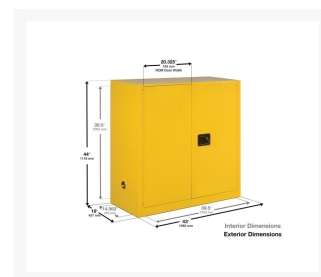

30 Gallon Fire Cabinet, 1 Shelf, 2 Doors, Manual Close, White - 1932XWHITE

Product Images

Short Description

- Reinforced double wall construction with 1-1/2 in (3.8 cm) air space on sides, top, bottom, back and doors
- Constructed of 18-gauge steel
- Lead-free, high-gloss, baked-on powder finish
- Continuous piano hinges
- Ground connection

- Four adjustable galvanized leveling legs
- Trilingual warning labels
- 2 in (5.1 cm) raised leakproof sill
- Patented adjustable galvanized steel shelves direct spills to back and bottom of leakproof sump and hold 350 lbs. (158.8 kg) Uniform Distributed Load (UDL)
- Internal and external welded construction
- Two 2 in (5.1 cm) internal vents with fire baffle and cap
- Flush mounted door handle with key lock
- Three-point stainless steel bullet latching system
- 3 in (7.6 cm) centers for shelf brackets
- Self-latching doors
- Door closings: Manual Close (180° opening)

Specifications

Model No	1932XWHITE
Color	white
Material Specifications	18-Gauge Steel
FM Approval	Yes
OSHA Compliance	Yes
Complies with NFPA Code 30	Yes
Door Style	Manual Close
UPC	048441691081
Dimensions, Exterior	43W x 18Dx 44H
Dimensions, Interior	39.5" W x 14.6" D x 39.5" H (100.3 x 37 x 100.3 cm)
Number of Doors	2
Number of Shelves	1
Lock	Yes
Gallon Capacity	30
Liter Capacity	113.56
Replacement Shelf Model No.	29937
Shelf Depth	14" (35.6 cm)
Net Weight, lbs	193
Net Weight, kgs	87.54
Adjustable Shelf	Yes