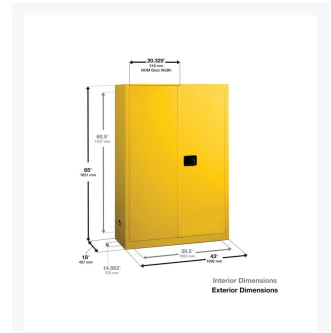

45 Gallon Fire Cabinet, 2 Shelves, 2 Door, Manual Close, Combo with 2 UI50FS Safety Cans, Yellow - 1947X2SC

Product Images

Short Description

- Reinforced double wall construction with 1-1/2 in (3.8 cm) air space on sides, top, bottom, back and doors
- Constructed of 18-gauge steel
- Lead-free, high-gloss, baked-on powder finish
- Continuous piano hinges
- Ground connection
- Four adjustable galvanized leveling legs
- Trilingual warning labels
- 2 in (5.1 cm) raised leakproof sill
- Patented adjustable galvanized steel shelves direct spills to back and bottom of leakproof sump and hold 350 lbs. (158.8 kg) Uniform Distributed Load (UDL)
- Internal and external welded construction
- Two 2 in (5.1 cm) internal vents with fire baffle and cap
- Flush mounted door handle with key lock
- Three-point stainless steel bullet latching system
- 3 in (7.6 cm) centers for shelf brackets
- Self-latching doors
- Door closings: Manual Close (180° opening)

Description

Eagle Flammable Liquid Safety Cabinet Combo is a standard 45 Gallon, manual closing cabinet with 2 shelves and 2 UI50FS safety cans. Constructed of 18-gauge (1 mm) steel, the sides, top, bottom, and doors are double-walled with a 1-1/2 in (3.8 cm) air space between walls. Includes two vents, each have 2 in (5.1 cm) threaded fittings and a fire baffle and cap. Cabinets have a high gloss powder coat finish with red trilingual warning, plus grounding attachment, 3-point latch system, and 2-in (5.1 cm) raised, leakproof door sill. Each shelf is adjustable on 3 in (7.6 cm) centers, supported by 4 brackets, with a 350 lbs (159 kg) safe allowable load. Cabinets are FM-Approved and meet NFPA Code 30 and OSHA requirements.