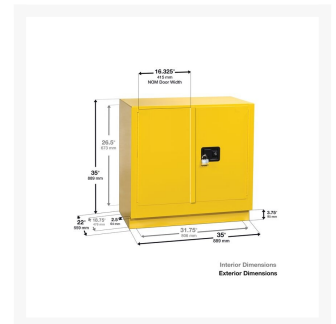

22 Gallon Fire Cabinet, 1 Shelf, 2 Doors, Manual Close, Under Counter, Beige - 1971XBEI

Product Images

Short Description

- Reinforced double wall construction with 1-1/2 in (3.8 cm) air space on sides, top, bottom, back and doors
- Constructed of 18-gauge steel
- Lead-free, high-gloss, baked-on powder finish
- Continuous piano hinges
- Ground connection
- Four adjustable galvanized leveling legs