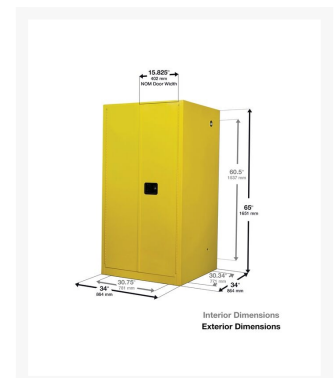

60 Gallon Fire Cabinet, 2 Shelves, 2 Doors, Manual Close, Gray - 1962XGRAY

Product Images

Short Description

- Reinforced double wall construction with 1-1/2 in (3.8 cm) air space on sides, top, bottom, back and doors
- Constructed of 18-gauge steel
- Lead-free, high-gloss, baked-on powder finish
- Continuous piano hinges
- Ground connection

- Four adjustable galvanized leveling legs
- Trilingual warning labels
- 2 in (5.1 cm) raised leakproof sill
- Patented adjustable galvanized steel shelves direct spills to back and bottom of leakproof sump and hold 350 lbs. (158.8 kg) Uniform Distributed Load (UDL)
- Internal and external welded construction
- Two 2 in (5.1 cm) internal vents with fire baffle and cap
- Flush mounted door handle with key lock
- Three-point stainless steel bullet latching system
- 3 in (7.6 cm) centers for shelf brackets
- Self-latching doors
- Door closings: Manual Close (180° opening)

Specifications

Model No	1962XGRAY
Color	Gray
Material Specifications	18-Gauge Steel
FM Approval	Yes
OSHA Compliance	Yes
Complies with NFPA Code 30	Yes
Door Style	Manual Close
UPC	048441691944
Dimensions, Exterior	34W x 34Dx 65H
Dimensions, Interior	30.75" W x 30.34" D x 60.5" H (78.1 x 77.1 x 153.7 cm)
Number of Doors	2
Number of Shelves	2
Lock	Yes
Gallon Capacity	60
Liter Capacity	227.12
Replacement Shelf Model No.	29944
Shelf Depth	29" (73.7 cm)
Net Weight, lbs	329
Net Weight, kgs	149.23
Adjustable Shelf	Yes